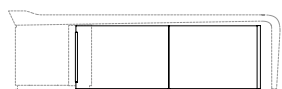

50102
Scrivania con piano in cuoio
senza passacavo
*Desk top in saddle leather
without cable holder*
cm 261,5 x 110 x h 73
in 103 x 43 3/8 x h 28 3/4

50104
Scrivania con piano in ebano macassar, passacavi e multipresa
*Desk top in ebony macassar
with cable holder and adaptor*
cm 261,5 x 110 x h 73
in 103 x 43 3/8 x h 28 3/4

50105
Scrivania con piano in cuoio,
passacavi e multipresa
*Desk top in saddle leather
with cable holder and adaptor*
cm 261,5 x 110 x h 73
in 103 x 43 3/8 x h 28 3/4

63,5
25

50106
Scrivania con piano in sapelli
senza passacavo
*Desk sapele top
without cable holder*
cm 261,5 x 110 x h 73
in 103 x 43 3/8 x h 28 3/4

50107
Scrivania con piano in sapelli, passacavi e multipresa
*Desk sapele top
with cable holder and adaptor*
cm 261,5 x 110 x h 73
in 103 x 43 3/8 x h 28 3/4

Pannello montato a destra
Panel mounted on the right